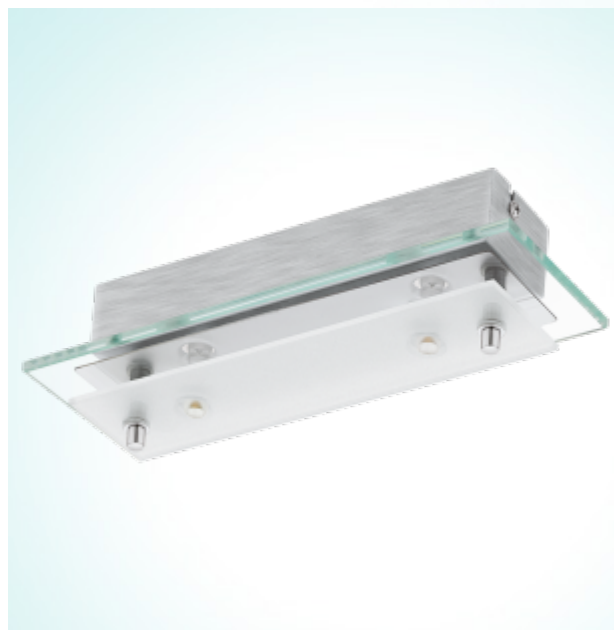

93885

FRES 2

General Information

Article:	93885
Lighting Type:	wall / ceiling luminaire
Collection:	Style
EAN Code:	9002759938857

Dimensions

Depth:	250 mm
Width:	85 mm
Height:	65 mm
Weight:	0.893 kg

Illuminant

Socket:	LED
Illuminant:	LED
Delivery:	incl.
Wattage:	2x 5,4W
Luminous Flux:	1020 lm
Luminous Colour:	3000K warm white
Average Lifetime:	25,000 h
LED changeable:	yes
Energy Efficiency:	A+

Material & Colour

Enclosure Material:	steel
Enclosure Colour:	chrome
Glass / Shade Material:	glass, satinated glass
Glass / Shade Colour:	clear, white

Technical Information

Protection Rating:	IP20
Protection Class:	2
Line Voltage:	220-240V,50/60Hz
Operation Voltage:	12V

LED

Technical changes reserved